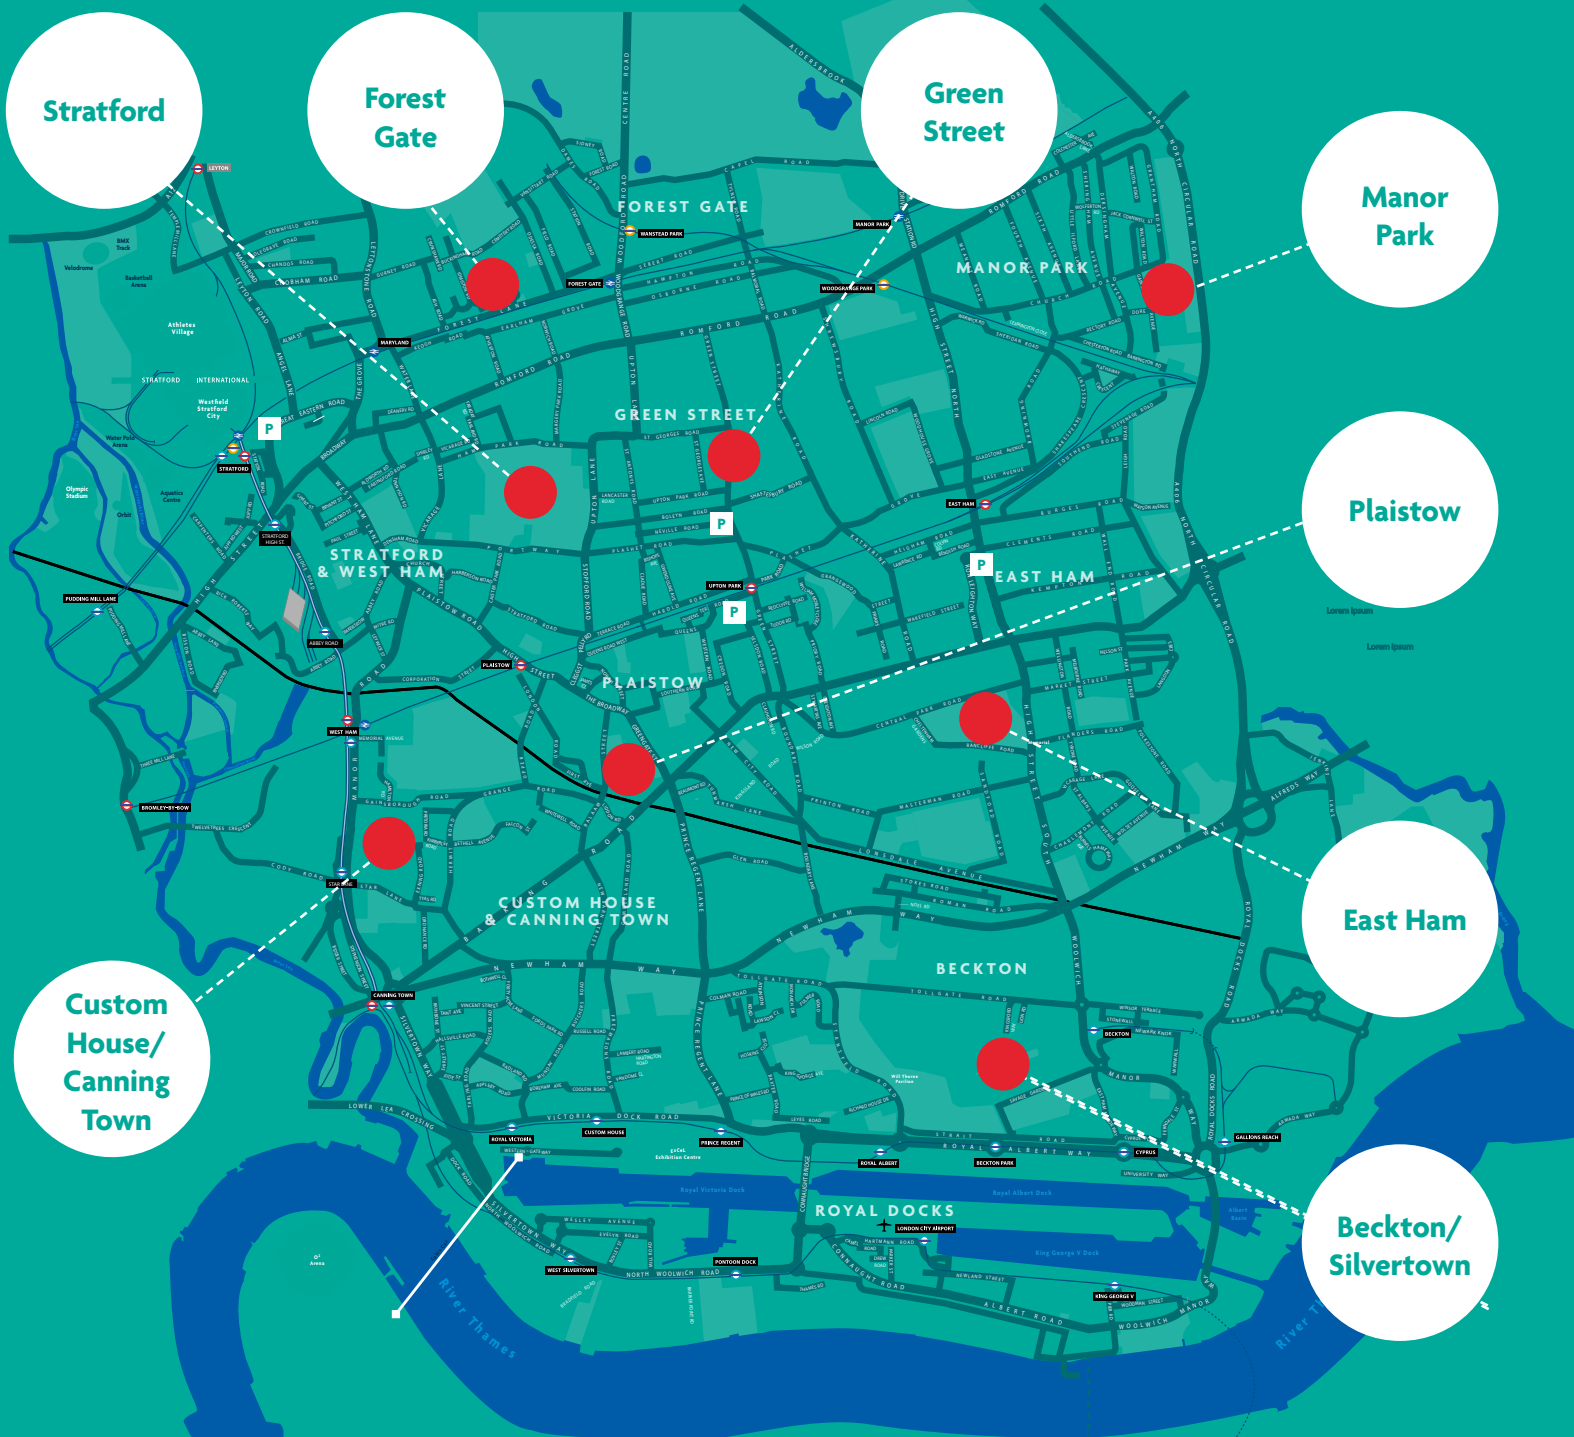

Stratford

Forest Gate

Green Street

Manor Park

Plaistow

East Ham

Custom House/
Canning Town

Beckton/
Silvertown

7:00, 8:30, 9:30, 10:30

LITTLE ILFORD PARK  

MASJID AL HIDAYAH (CHURCH RD)

7:00, 9:00

SHAH JALAL

SAIFI FOUNDATION

UMM AL QURA 

08:30

BARKING ROAD PARK  

CENTRAL PARK COMM CENTRE

8:00, 9:00, 10:00

GOOSLEY PLAYING FIELDS  

MADINA MOSQUE ( 4th Only)

7:00, 8:00, 9:00, 10:30

FLANDERS COMM. CENTRE 

WELL COMM. CENTRE VICARAGE LANI

PRIORY PARK  

Back to
map