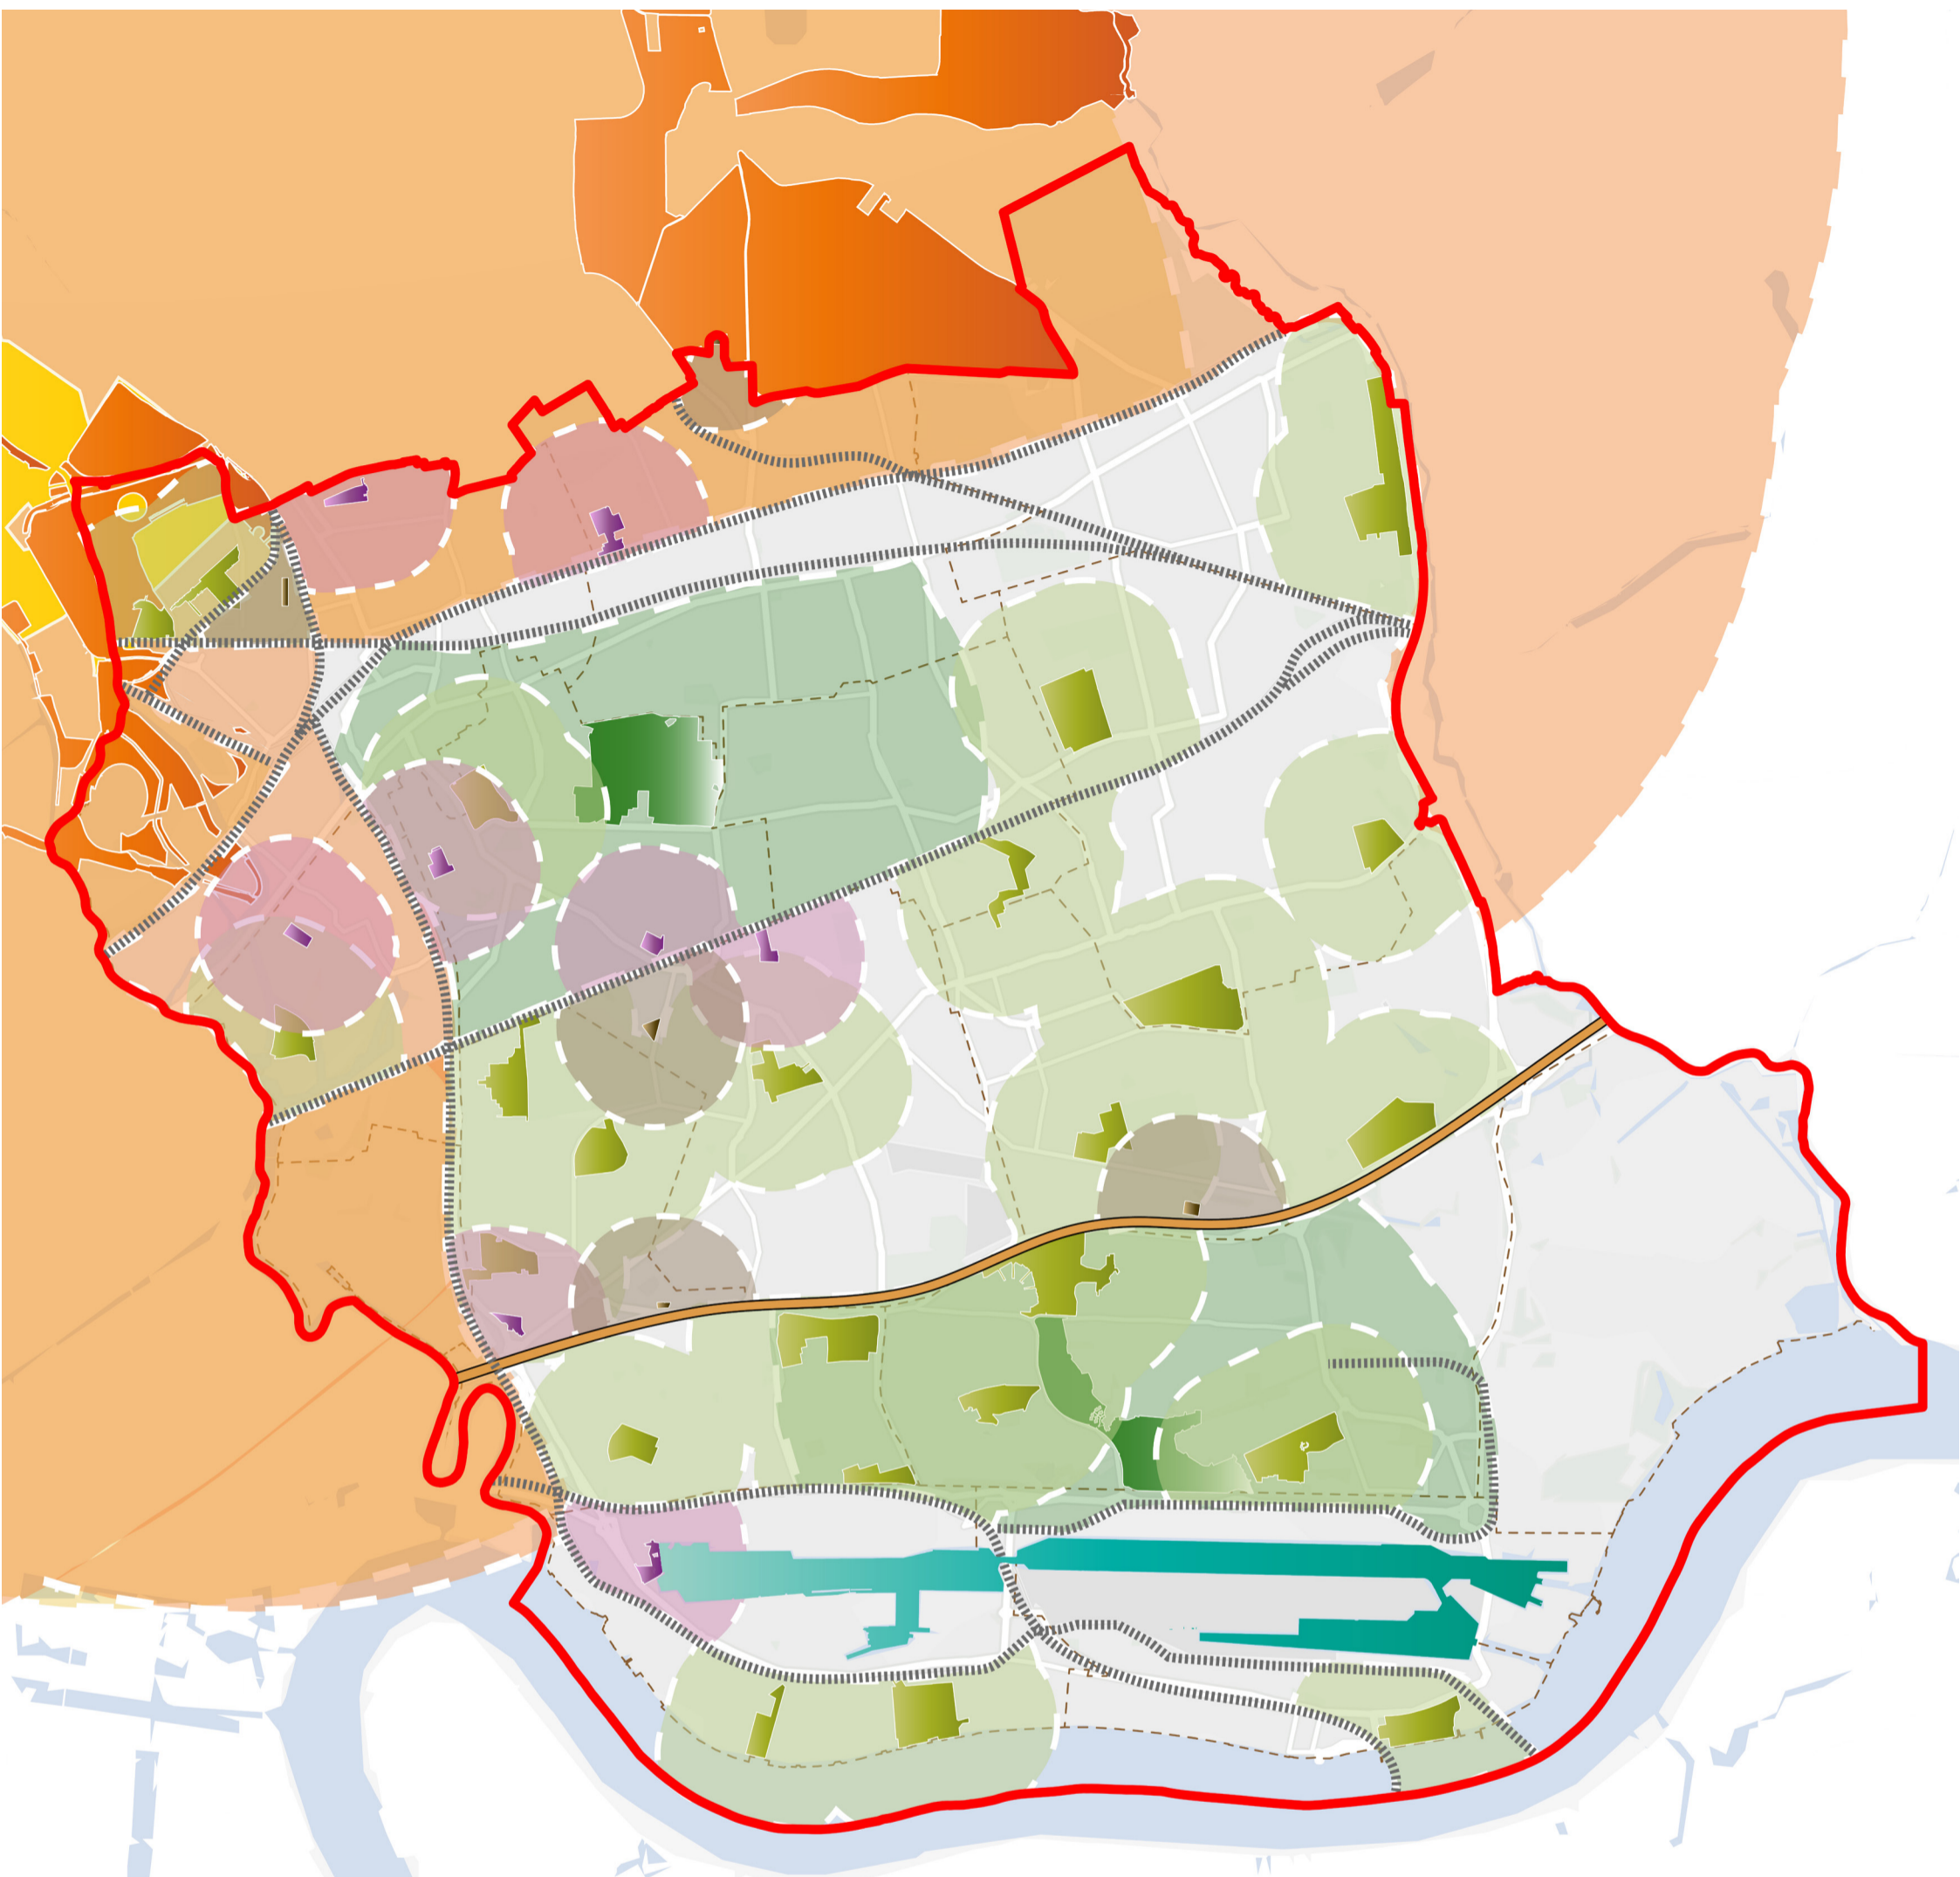

FIGURE 3.3 PUBLICLY ACCESSIBLE AMENITY GREENSPACES

KEY

- NEWHAM BOROUGH BOUNDARY
- - - NEWHAM NEIGHBOURHOODS BOUNDARIES
- AMENITY GREENSPACES

FIGURE 3.4 EXISTING SINCS

KEY

-  NEWHAM BOROUGH BOUNDARY
-  EXISTING SINCS

FIGURE 3.7.2 LEAP PLAYGROUNDS

KEY

- NEWHAM BOROUGH BOUNDARY
- NEWHAM NEIGHBOURHOODS BOUNDARIES
- LEAP PLAYGROUNDS

FIGURE 3.7.3 NEAP PLAYGROUNDS

FIGURE 3.8 ALLOTMENT PROVISION

FIGURE 4.1 PUBLICLY ACCESSIBLE GREENSPACES

FIGURE 4.2 ACCESSIBILITY OF PARKS AND GARDENS

KEY	
	NEWHAM BOROUGH BOUNDARY
	NEWHAM NEIGHBOURHOOD BOUNDARY
	NEWHAM WAY - A13
	TRAIN LINES
	DOCKS
	REGIONAL PARKS
	REGIONAL PARK BUFFERS >3.2 KM
	METROPOLITAN PARKS
	METROPOLITAN PARK BUFFERS 3.2 KM
	DISTRICT PARKS
	DISTRICT PARK BUFFERS 1.2 KM
	LOCAL PARKS
	LOCAL PARK BUFFERS 0.4 KM
	SMALL PARKS
	SMALL PARK BUFFERS < 0.4 KM
	POCKET PARKS
	POCKET PARK BUFFERS < 0.4 KM

FIGURE 4.2.1 ACCESSIBILITY OF REGIONAL PARKS

KEY

- NEWHAM BOROUGH BOUNDARY
- NEWHAM NEIGHBOURHOOD BOUNDARY
- NEWHAM WAY - A13
- TRAIN LINES
- DOCKS
- REGIONAL PARKS
- REGIONAL PARK BUFFERS >3.2 KM