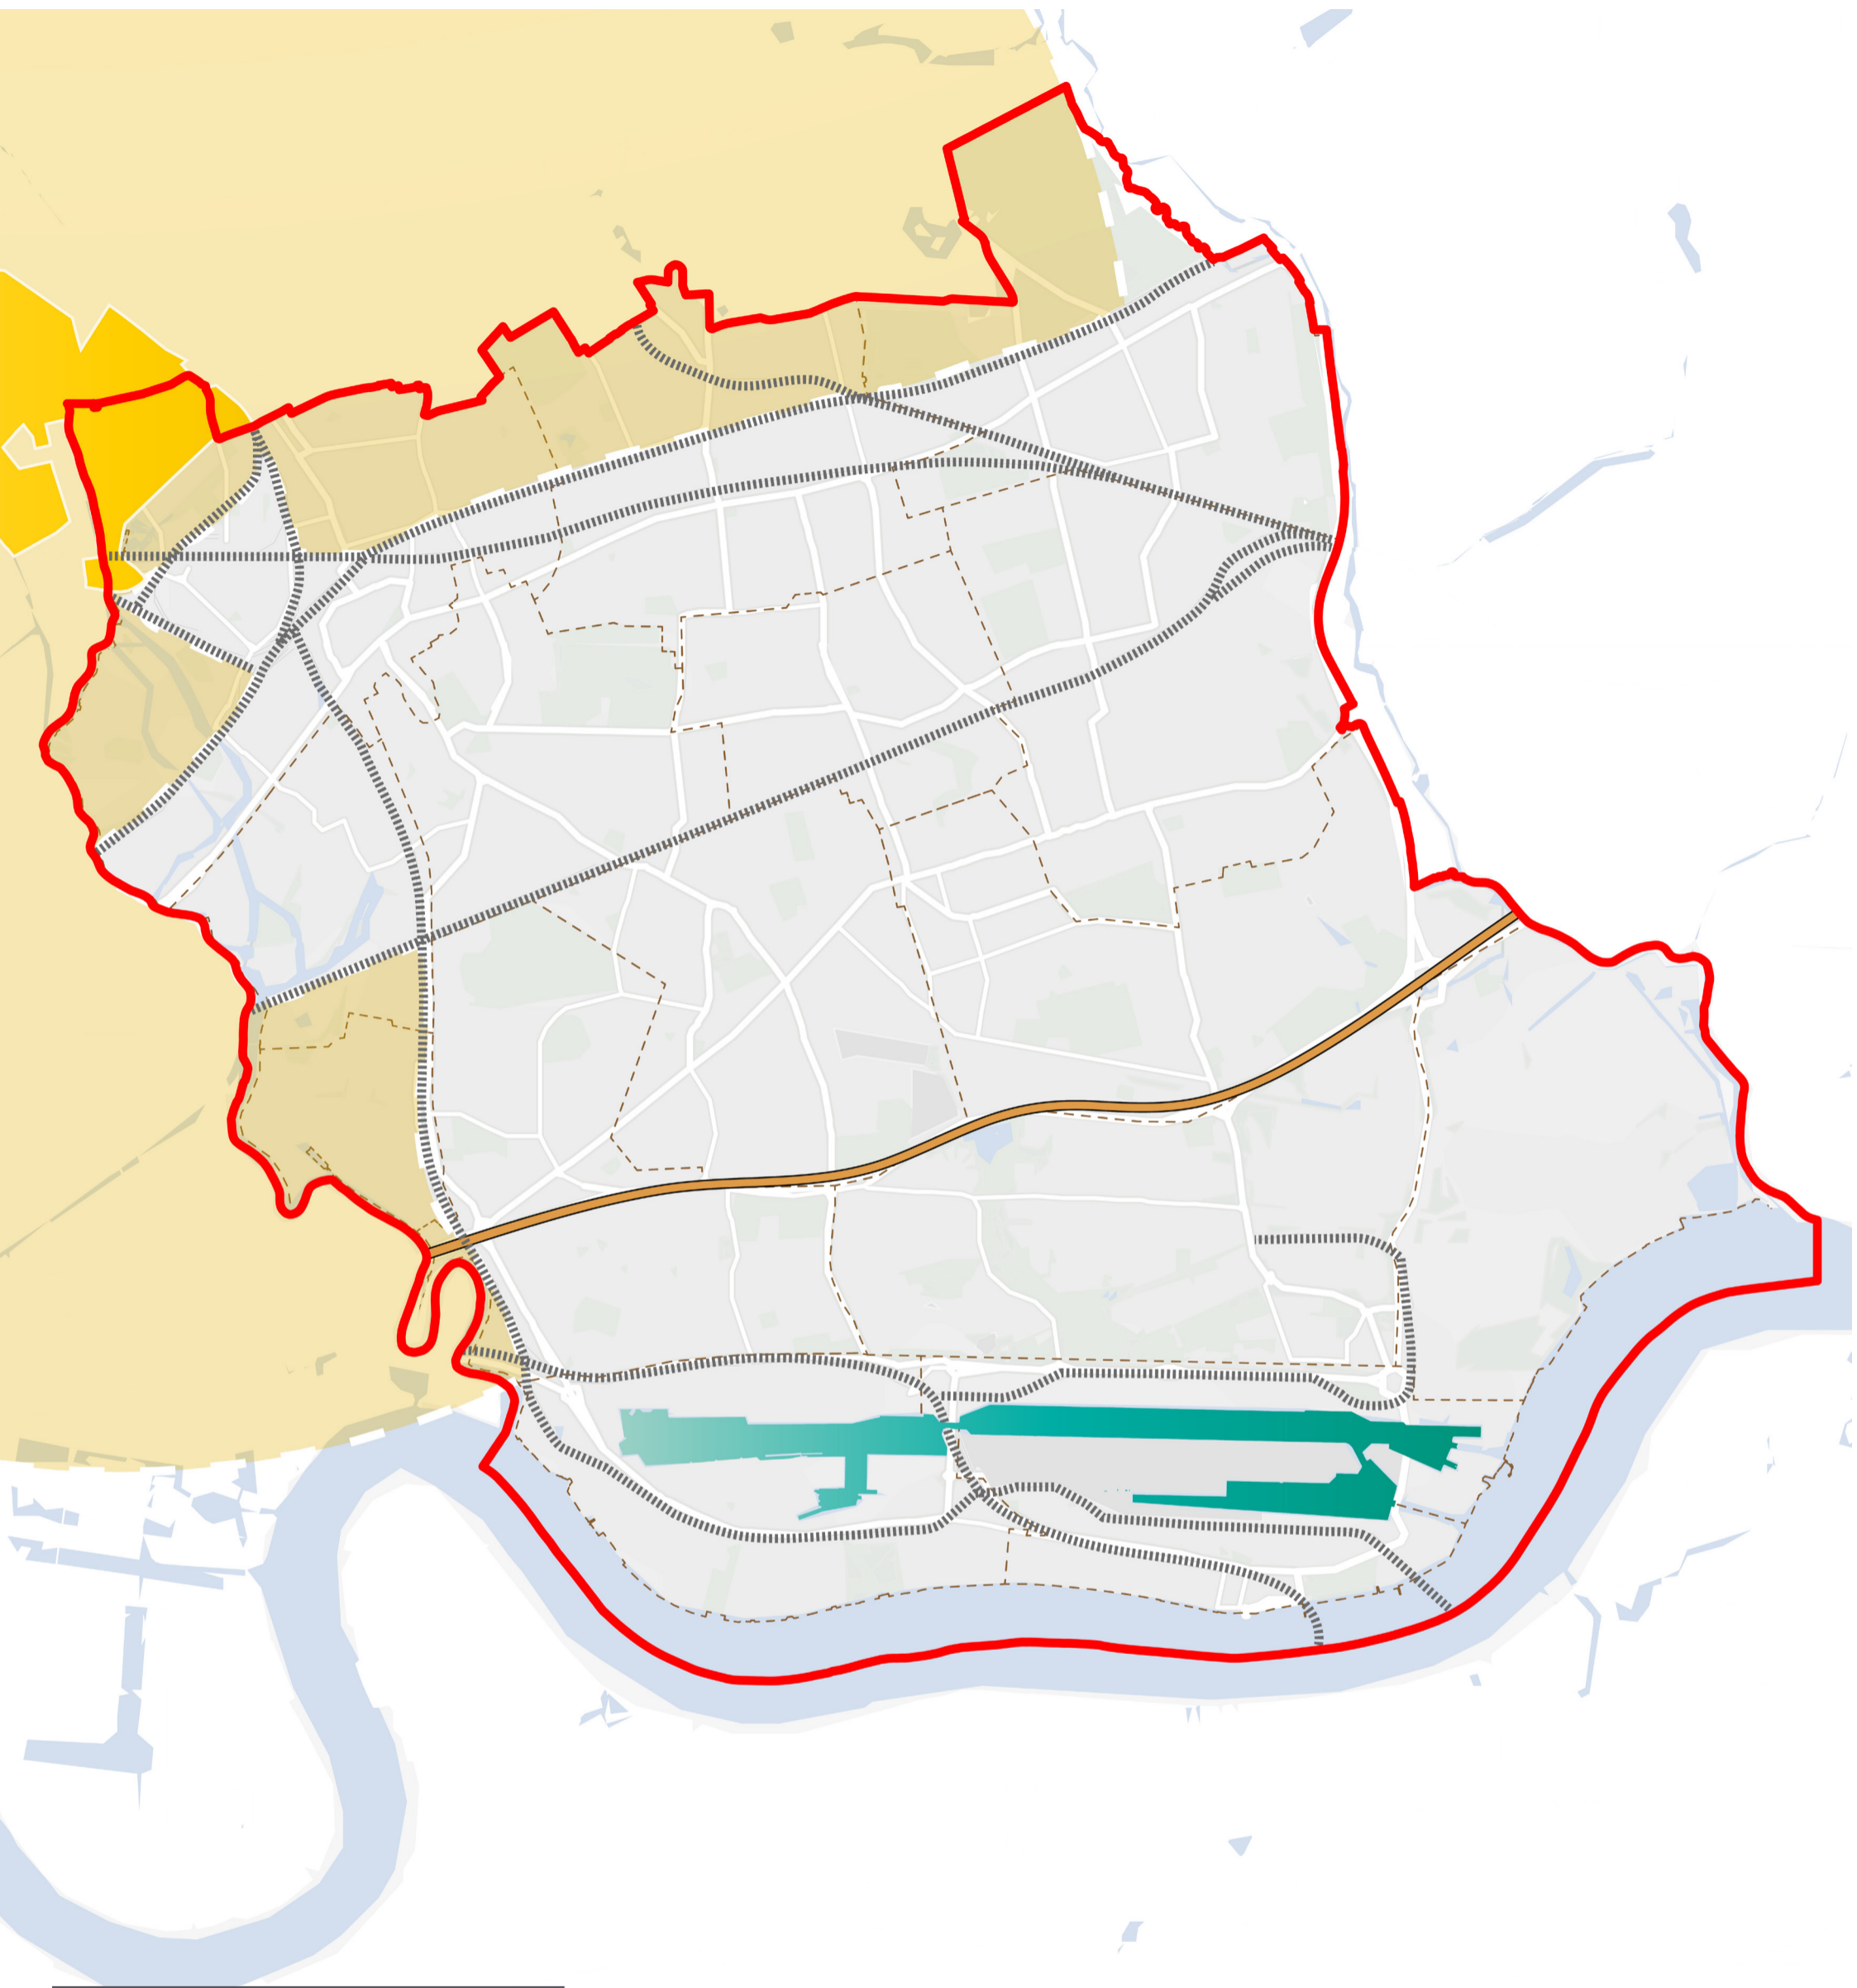

FIGURE 3.3 PUBLICLY ACCESSIBLE AMENITY GREENSPACES

KEY

- NEWHAM BOROUGH BOUNDARY
- - - NEWHAM NEIGHBOURHOODS BOUNDARIES
- AMENITY GREENSPACES

FIGURE 3.4 EXISTING SINCS

KEY

-  NEWHAM BOROUGH BOUNDARY
-  EXISTING SINCS

FIGURE 3.7.2 LEAP PLAYGROUNDS

KEY

- NEWHAM BOROUGH BOUNDARY
- NEWHAM NEIGHBOURHOODS BOUNDARIES
- LEAP PLAYGROUNDS

FIGURE 3.7.3 NEAP PLAYGROUNDS

FIGURE 3.8 ALLOTMENT PROVISION

FIGURE 4.1 PUBLICLY ACCESSIBLE GREENSPACES

FIGURE 4.2 ACCESSIBILITY OF PARKS AND GARDENS

KEY	
	NEWHAM BOROUGH BOUNDARY
	NEWHAM NEIGHBOURHOOD BOUNDARY
	NEWHAM WAY - A13
	TRAIN LINES
	DOCKS
	REGIONAL PARKS
	REGIONAL PARK BUFFERS >3.2 KM
	METROPOLITAN PARKS
	METROPOLITAN PARK BUFFERS 3.2 KM
	DISTRICT PARKS
	DISTRICT PARK BUFFERS 1.2 KM
	LOCAL PARKS
	LOCAL PARK BUFFERS 0.4 KM
	SMALL PARKS
	SMALL PARK BUFFERS < 0.4 KM
	POCKET PARKS
	POCKET PARK BUFFERS < 0.4 KM

FIGURE 4.2.1 ACCESSIBILITY OF REGIONAL PARKS

KEY

- NEWHAM BOROUGH BOUNDARY
- NEWHAM NEIGHBOURHOOD BOUNDARY
- NEWHAM WAY - A13
- TRAIN LINES
- DOCKS
- REGIONAL PARKS
- REGIONAL PARK BUFFERS >3.2 KM