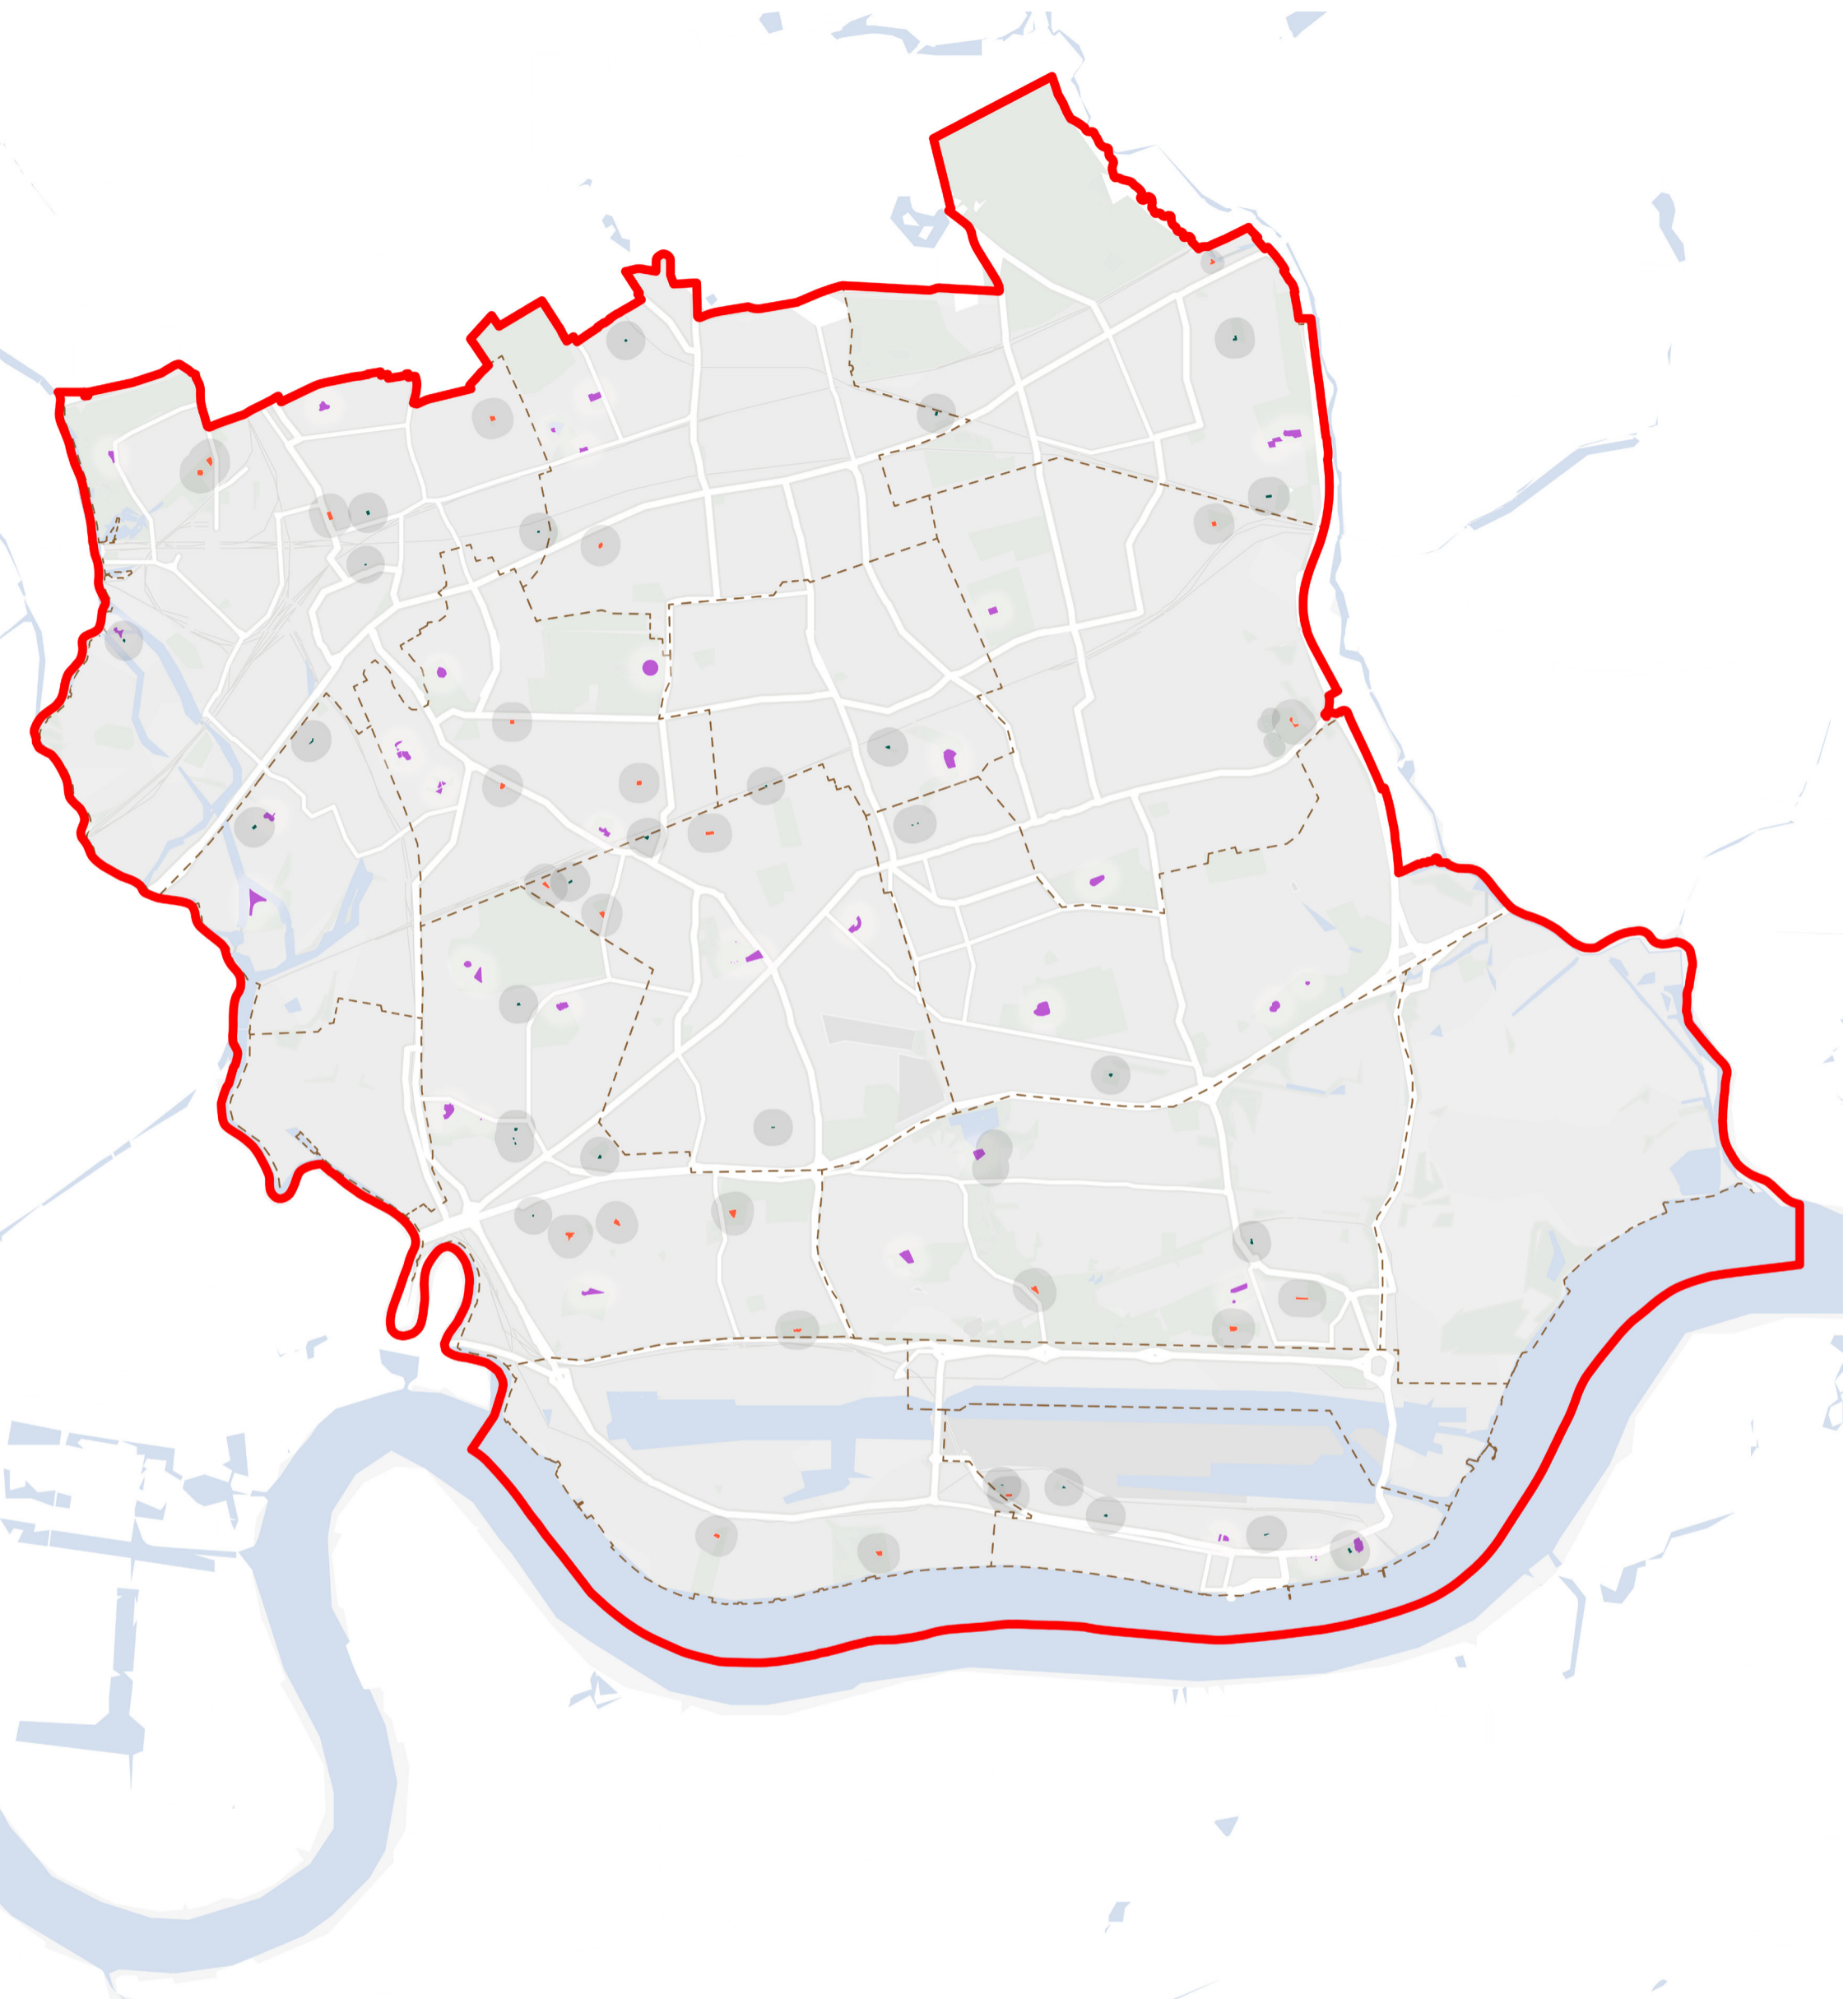

FIGURE 3.7 ALL PLAYGROUNDS

KEY	
	NEWHAM BOROUGH BOUNDARY
	NEWHAM NEIGHBOURHOODS BOUNDARIES
	NEAP PLAYGROUNDS
	LEAP PLAYGROUNDS
	LAP PLAYGROUNDS