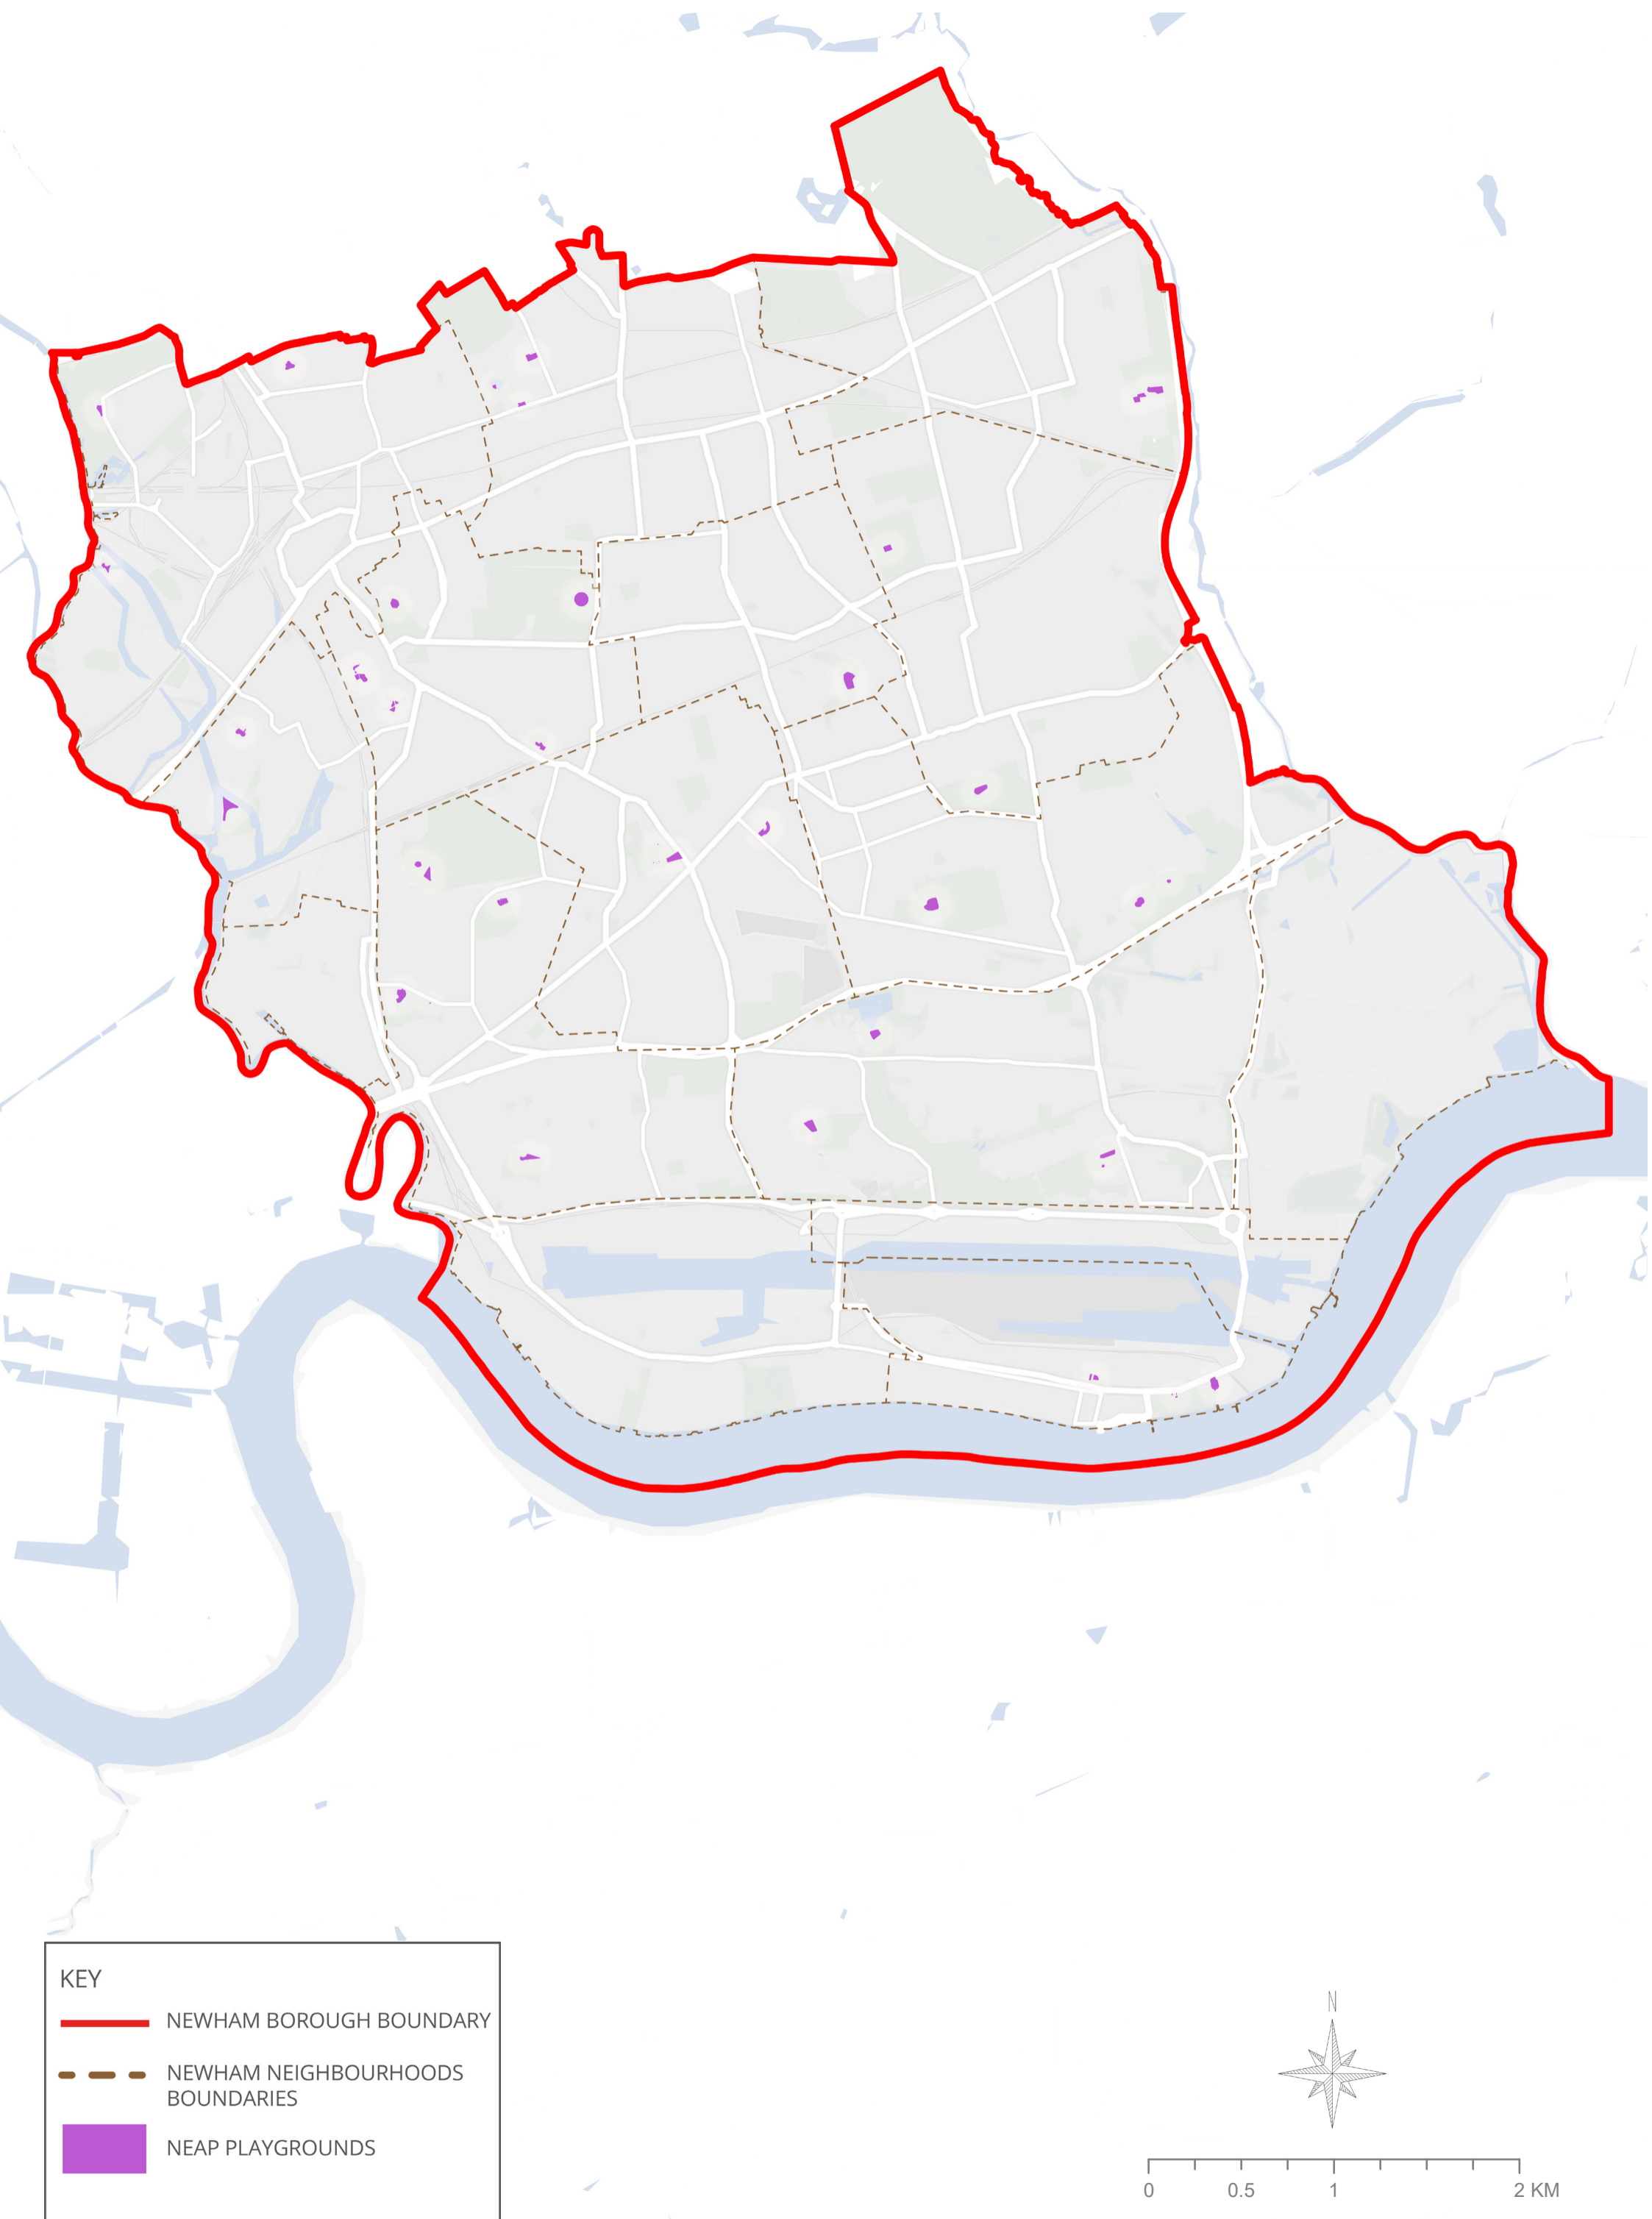

FIGURE 3.3 PUBLICLY ACCESSIBLE AMENITY GREENSPACES

KEY

- NEWHAM BOROUGH BOUNDARY
- - - NEWHAM NEIGHBOURHOODS BOUNDARIES
- AMENITY GREENSPACES

FIGURE 3.4 EXISTING SINCS

KEY

-  NEWHAM BOROUGH BOUNDARY
-  EXISTING SINCS

FIGURE 3.7.2 LEAP PLAYGROUNDS

KEY

- NEWHAM BOROUGH BOUNDARY
- NEWHAM NEIGHBOURHOODS BOUNDARIES
- LEAP PLAYGROUNDS

FIGURE 3.7.3 NEAP PLAYGROUNDS

FIGURE 3.8 ALLOTMENT PROVISION

FIGURE 4.1 PUBLICLY ACCESSIBLE GREENSPACES

FIGURE 4.2 ACCESSIBILITY OF PARKS AND GARDENS

KEY	
	NEWHAM BOROUGH BOUNDARY
	NEWHAM NEIGHBOURHOOD BOUNDARY
	NEWHAM WAY - A13
	TRAIN LINES
	DOCKS
	REGIONAL PARKS
	REGIONAL PARK BUFFERS >3.2 KM
	METROPOLITAN PARKS
	METROPOLITAN PARK BUFFERS 3.2 KM
	DISTRICT PARKS
	DISTRICT PARK BUFFERS 1.2 KM
	LOCAL PARKS
	LOCAL PARK BUFFERS 0.4 KM
	SMALL PARKS
	SMALL PARK BUFFERS < 0.4 KM
	POCKET PARKS
	POCKET PARK BUFFERS < 0.4 KM

FIGURE 4.2.1 ACCESSIBILITY OF REGIONAL PARKS

KEY

- NEWHAM BOROUGH BOUNDARY
- NEWHAM NEIGHBOURHOOD BOUNDARY
- NEWHAM WAY - A13
- TRAIN LINES
- DOCKS
- REGIONAL PARKS
- REGIONAL PARK BUFFERS >3.2 KM