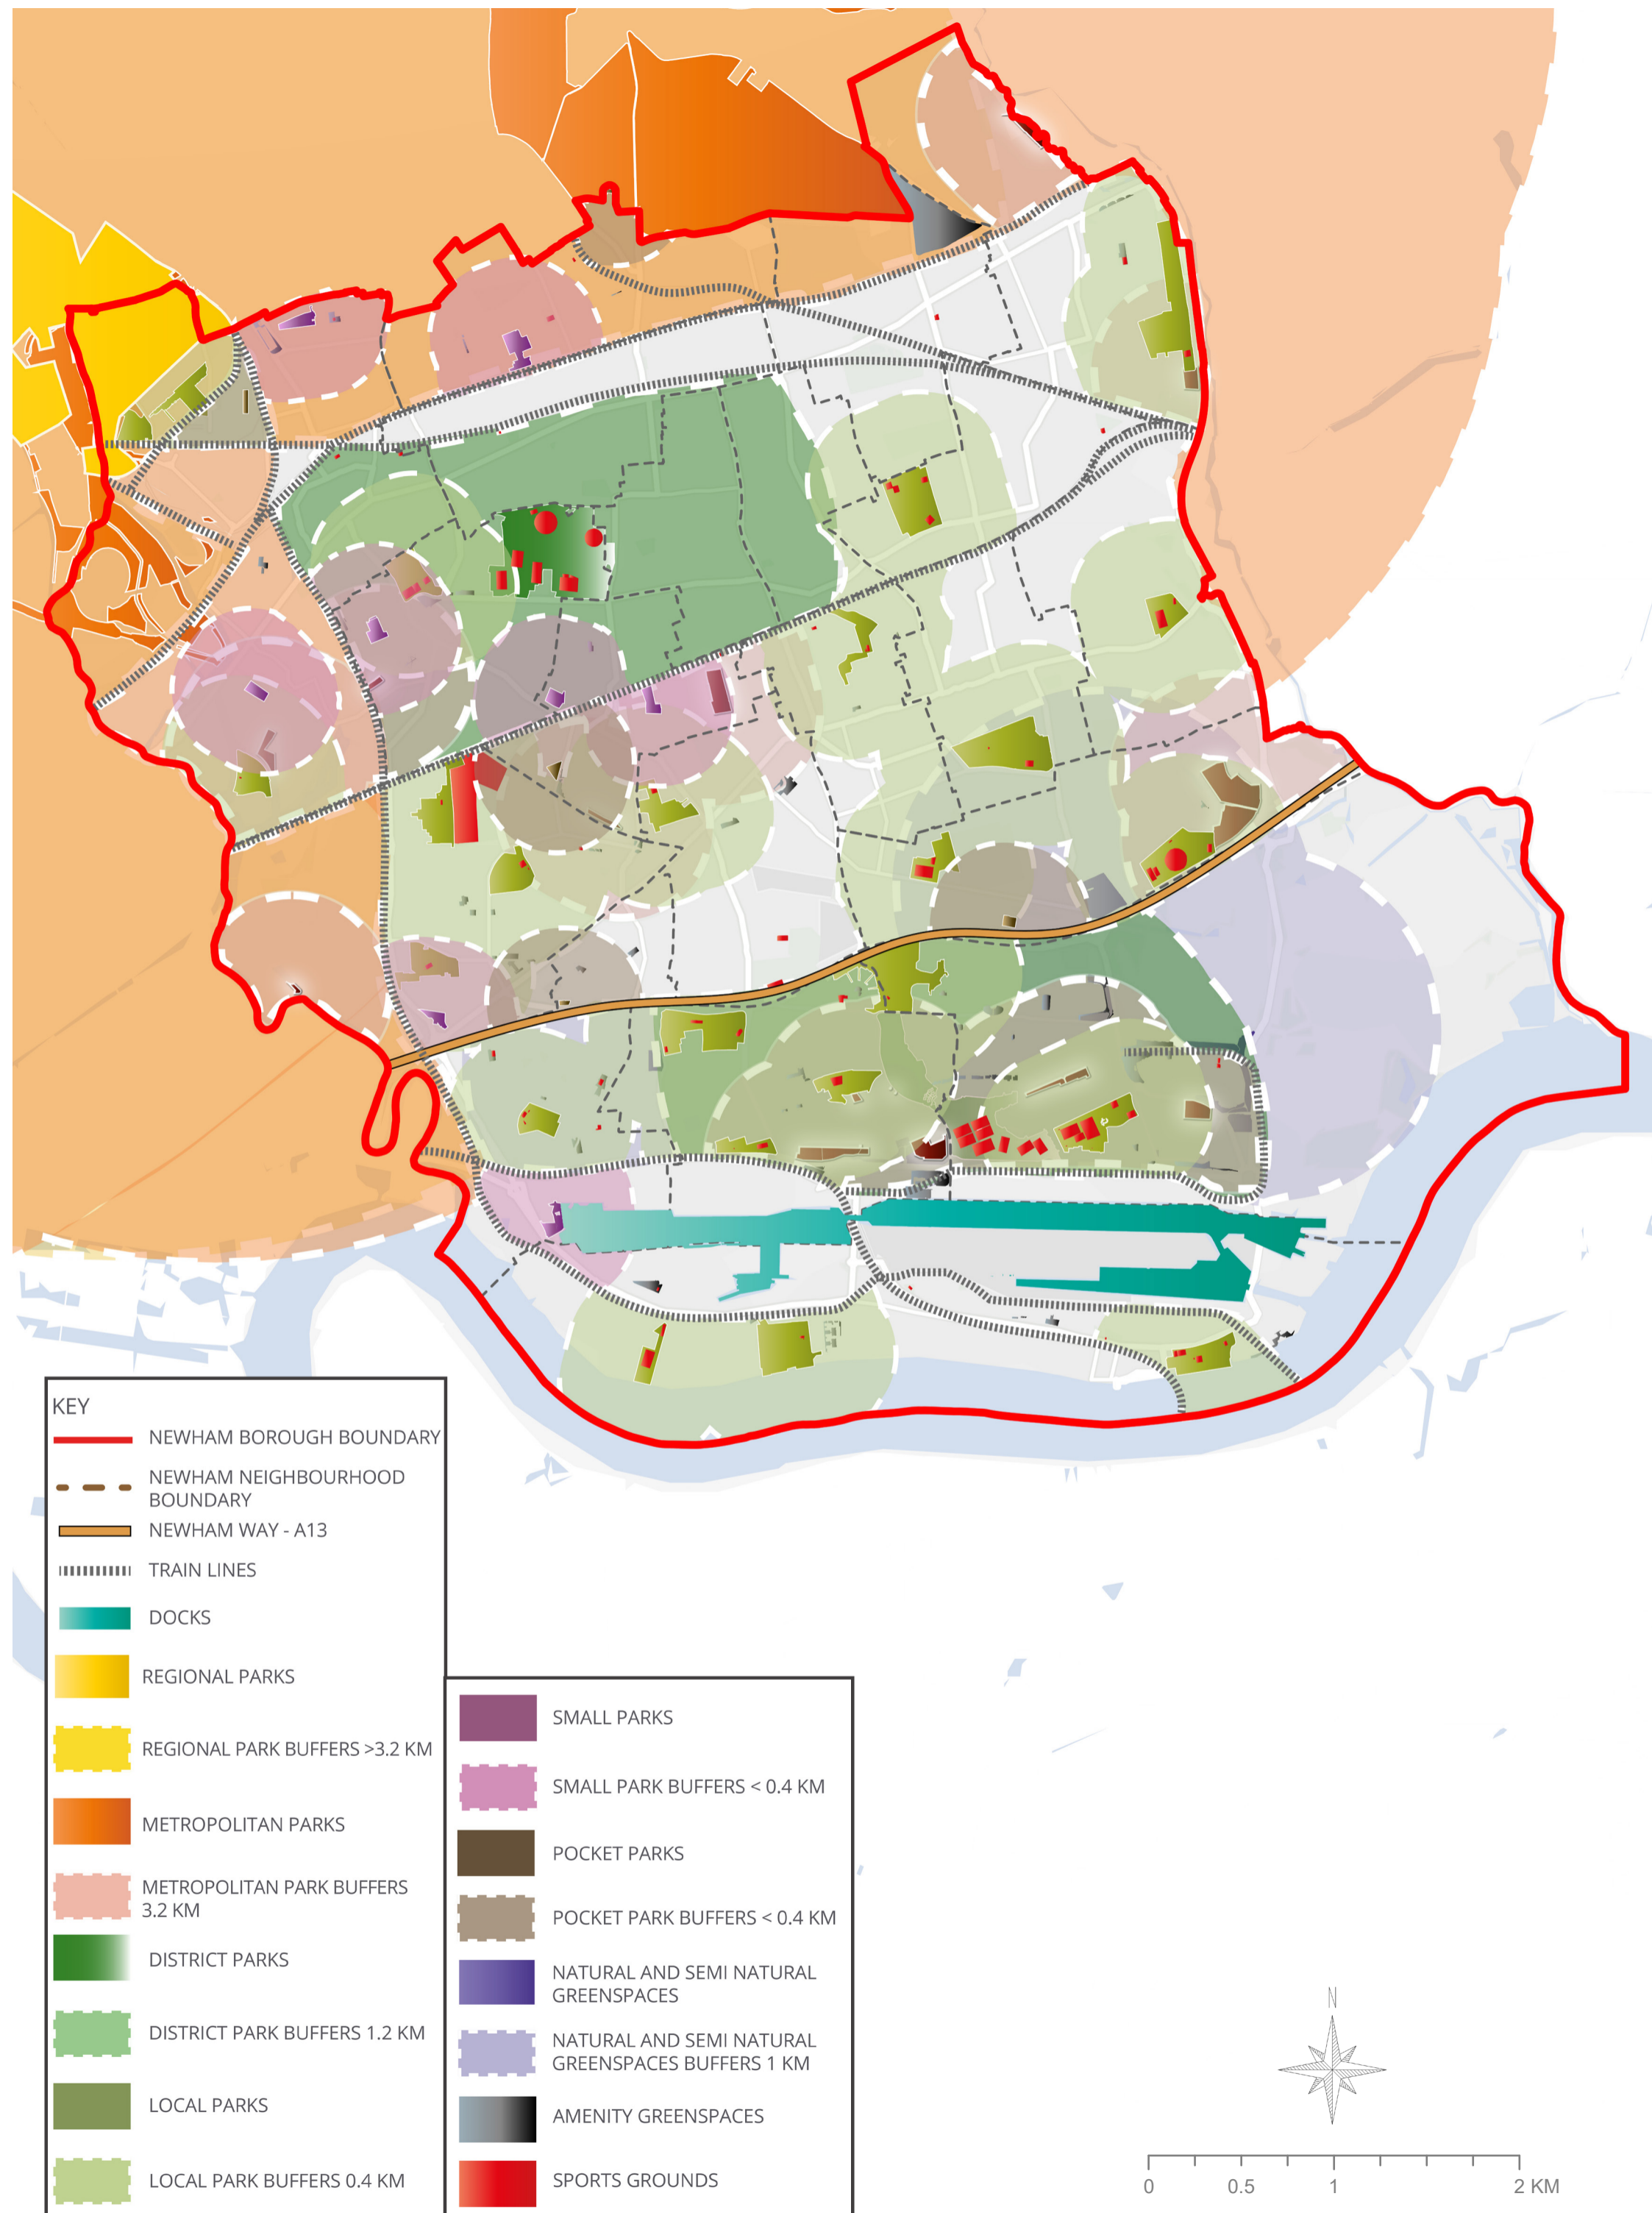

FIGURE 3.3 PUBLICLY ACCESSIBLE AMENITY GREENSPACES

KEY

- NEWHAM BOROUGH BOUNDARY
- - - NEWHAM NEIGHBOURHOODS BOUNDARIES
- AMENITY GREENSPACES

FIGURE 3.4 EXISTING SINCS

KEY

-  NEWHAM BOROUGH BOUNDARY
-  EXISTING SINCS

FIGURE 3.7.2 LEAP PLAYGROUNDS

KEY

- NEWHAM BOROUGH BOUNDARY
- NEWHAM NEIGHBOURHOODS BOUNDARIES
- LEAP PLAYGROUNDS

FIGURE 3.7.3 NEAP PLAYGROUNDS

FIGURE 3.8 ALLOTMENT PROVISION

FIGURE 4.1 PUBLICLY ACCESSIBLE GREENSPACES

FIGURE 4.2 ACCESSIBILITY OF PARKS AND GARDENS

KEY	
	NEWHAM BOROUGH BOUNDARY
	NEWHAM NEIGHBOURHOOD BOUNDARY
	NEWHAM WAY - A13
	TRAIN LINES
	DOCKS
	REGIONAL PARKS
	REGIONAL PARK BUFFERS >3.2 KM
	METROPOLITAN PARKS
	METROPOLITAN PARK BUFFERS 3.2 KM
	DISTRICT PARKS
	DISTRICT PARK BUFFERS 1.2 KM
	LOCAL PARKS
	LOCAL PARK BUFFERS 0.4 KM
	SMALL PARKS
	SMALL PARK BUFFERS < 0.4 KM
	POCKET PARKS
	POCKET PARK BUFFERS < 0.4 KM

FIGURE 4.2.1 ACCESSIBILITY OF REGIONAL PARKS

KEY

- NEWHAM BOROUGH BOUNDARY
- NEWHAM NEIGHBOURHOOD BOUNDARY
- NEWHAM WAY - A13
- TRAIN LINES
- DOCKS
- REGIONAL PARKS
- REGIONAL PARK BUFFERS >3.2 KM