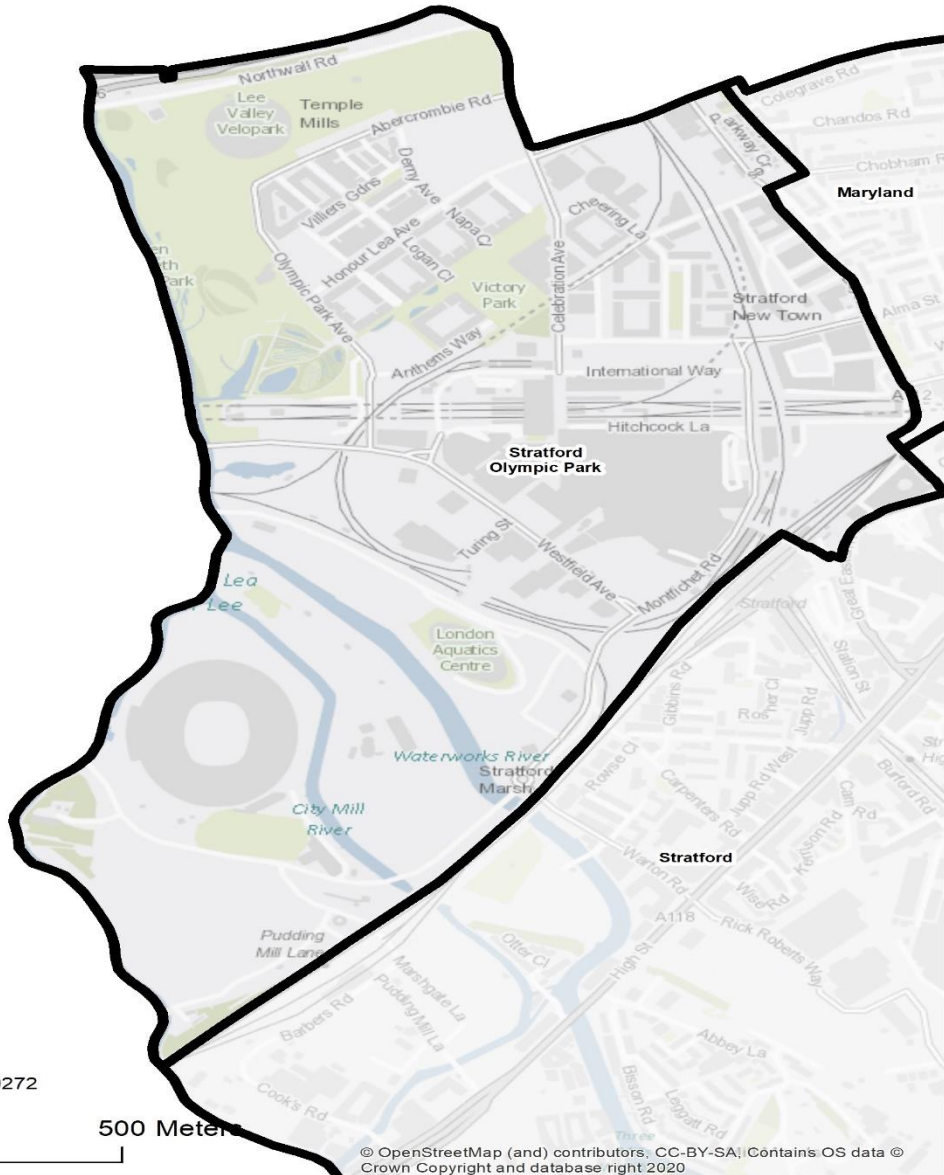

## Existing ward boundaries until April 2022

0 0.5 1 2 Kilometres

LB Newham 100019272

Contains OS data © Crown Copyright and database right 2020

**WE ARE NEWHAM.**

People at the Heart  
of Everything We Do

## New ward of Stratford Olympic Park - Detail

LB Newham 100019272

0 250 500 Meters

© OpenStreetMap (and) contributors, CC-BY-SA. Contains OS data © Crown Copyright and database right 2020