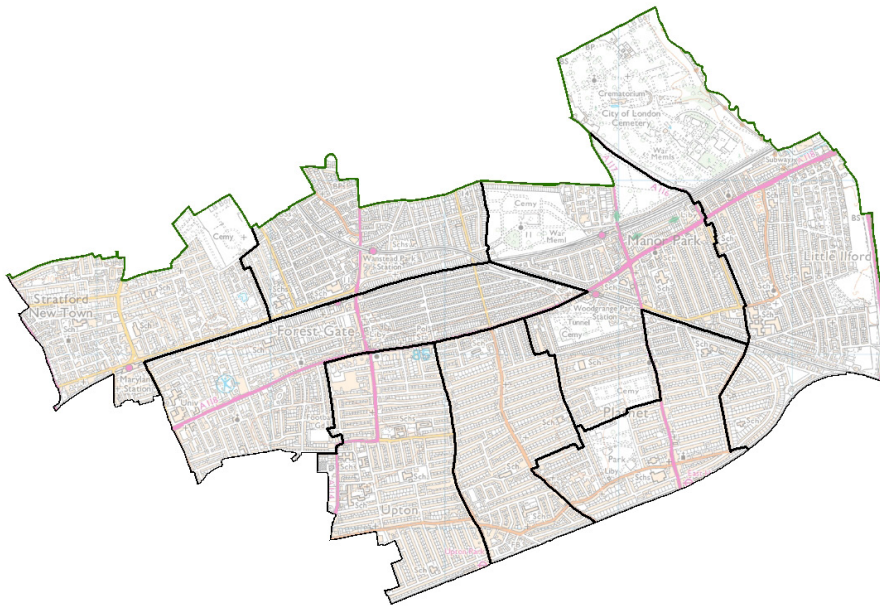

## Further Limited Consultation

The Local Government Boundary Commission for England is asking for your views on proposed new electoral arrangements for Newham Council.

We want to hear your thoughts on proposed council ward boundaries in: