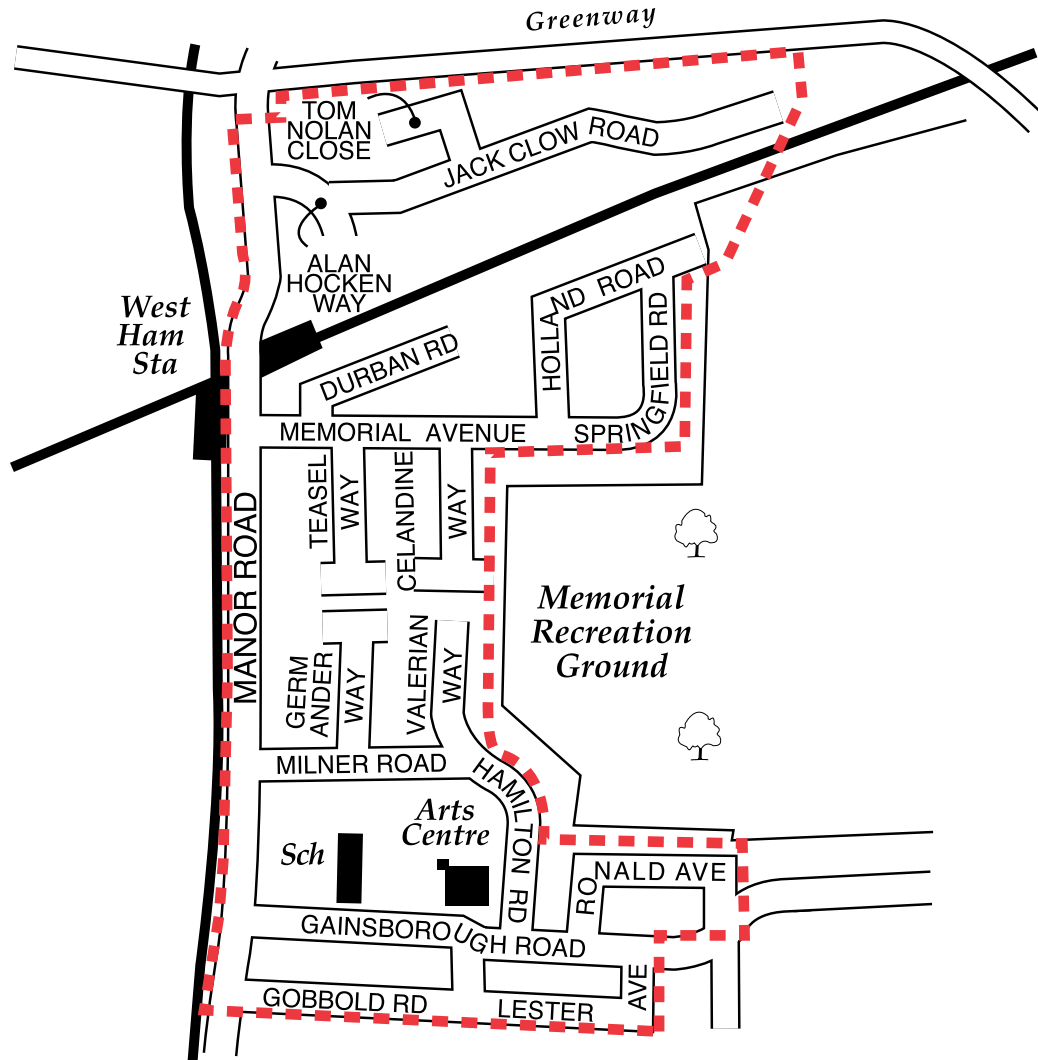

# CPZ BOUNDARIES MAP

## West Ham Controlled Parking Zone

Operates Monday to Friday 09:00 - 18:00 hours

--- CPZ Boundary

Map based upon aerial photography updated by  01/05